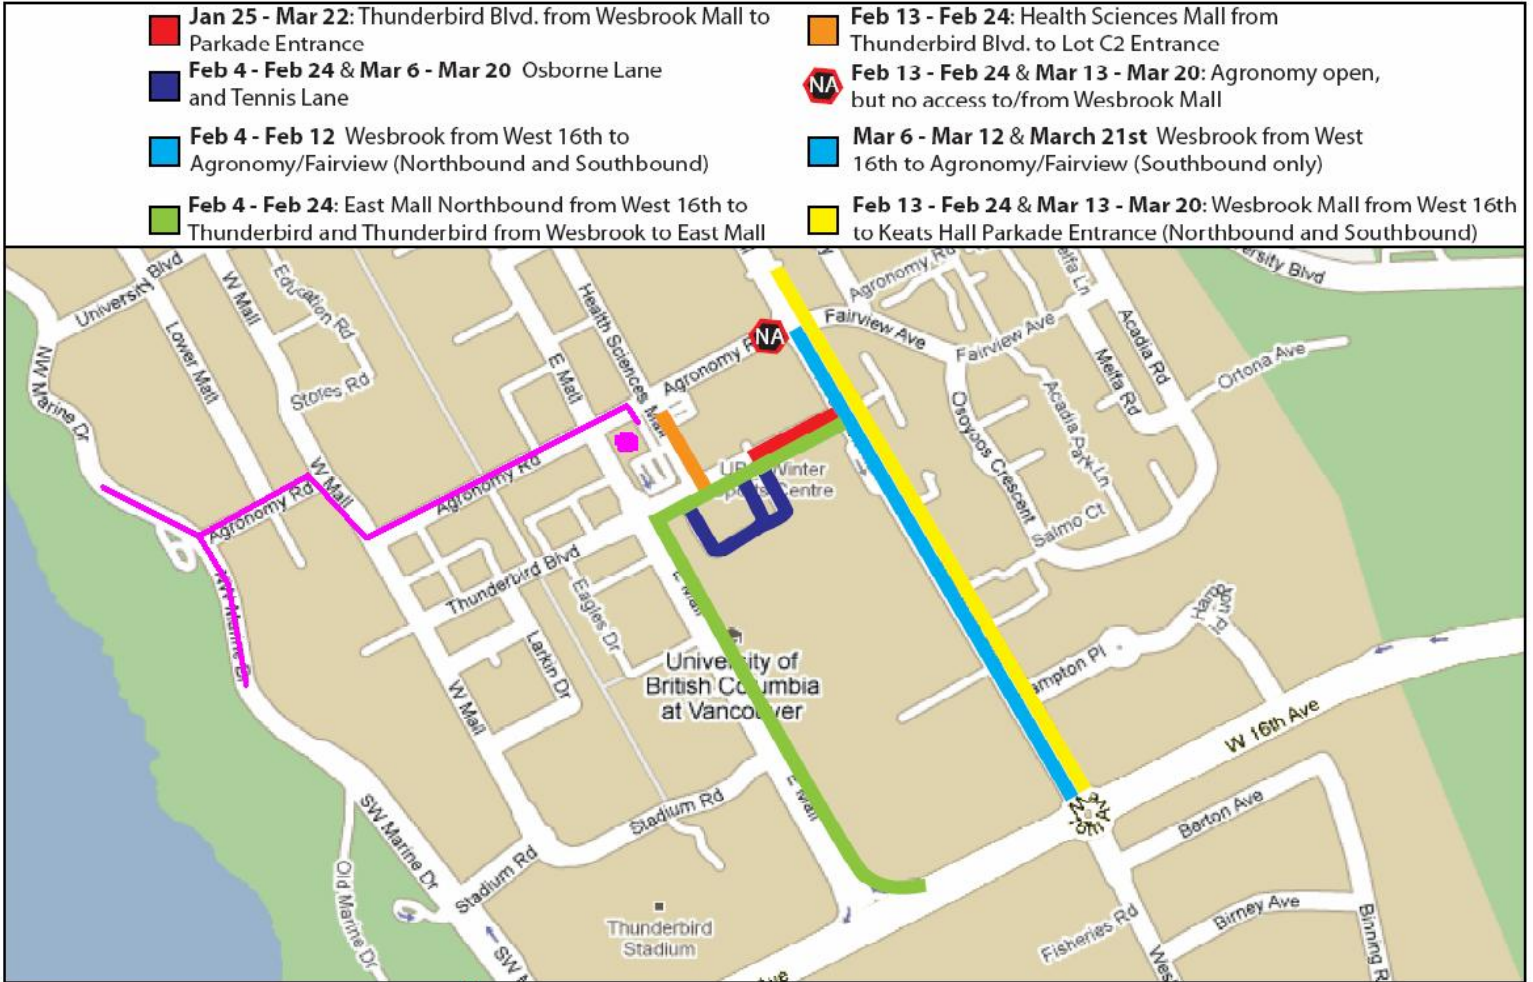

Olympic Road Closures

During the specified times above, we recommend that you take the route marked in **PINK**.

If you are approaching from the north, take NW Marine Drive around the campus and approach the school from the west using Agronomy Road. If you are approaching from the south, take SW Marine Drive or 16th Avenue to SW Marine Drive and approach the school from the west using Agronomy Road.