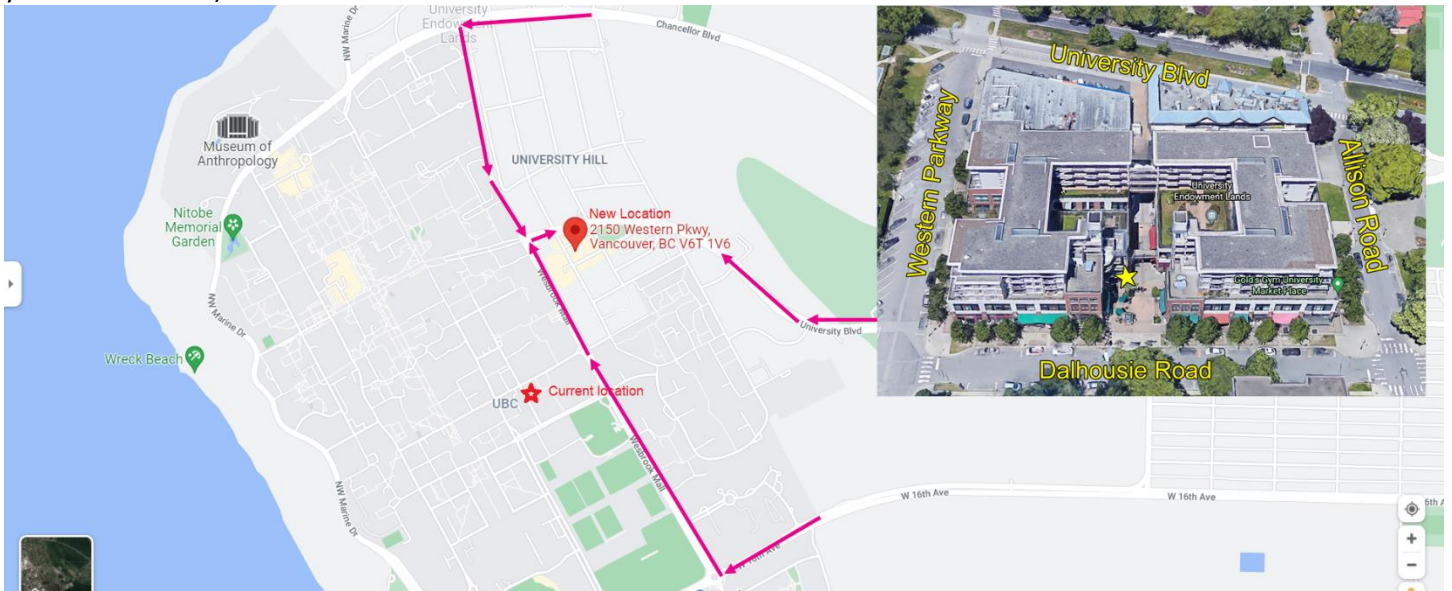

New Address for our Vancouver location:

**2150 Western Pkwy #213, Vancouver BC, V6T 1V6**

**604-264-8327**

The new location can be easily accessed from Chancellor Blvd, University Blvd, or West 16<sup>th</sup>. There is an elevator and stairs (outside) located in the courtyard right beside Starbucks on the south side of the building off Dalhousie Road (see yellow star below).

**Parking:** There is a parking lot underground, as well as street parking available. We're not too far from the bus loop. Please proceed to the second floor, unit 213. We share space with another school, Little Mountain Learning Academy, you may see their signage. The entrance to the school building is near the **YELLOW** star below.